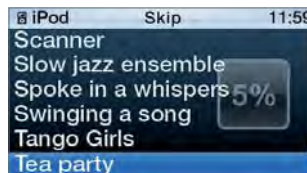

Skip Search