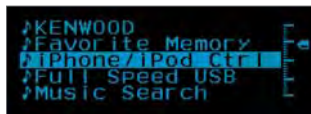

## SEARCH FUNCTION

Simply press the SEARCH MODE key and enter the Search Mode allowing you to access a variety of modes. With direct search, simply enter the first three letters of the playlist, artist, album, song, podcast, genre or composer and by turning the knob right/left, get a list of songs. It is also possible to search using Alphabet Search, Skip Search and Related Search functions. iPod Control by Hand Mode is also available, with this function the user can choose to control from the iPod itself rather than from the headunit.

## 5 LINE TEXT DISPLAY / 3 LINE LARGE TEXT DISPLAY

You can select between five lines of regular-size text or three lines of large-size text. Five lines per screen help to make music searching much easier and faster, while three lines of text enables easier reading of the display.