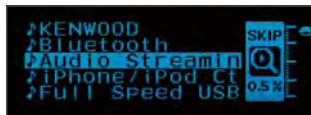

Skip Search