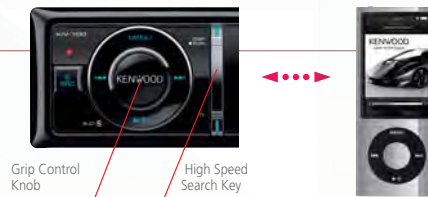

KCA-iP301V
iPod Audio/Video Direct Cable
included with KIV-700

iPod LIKE OPERATION

The grip control knob is similar to that of an iPod, making operation familiar for iPod owners. The high-speed search bar key allows users to scroll up or down through music and video files.

Grip Control Knob
High Speed Search Key